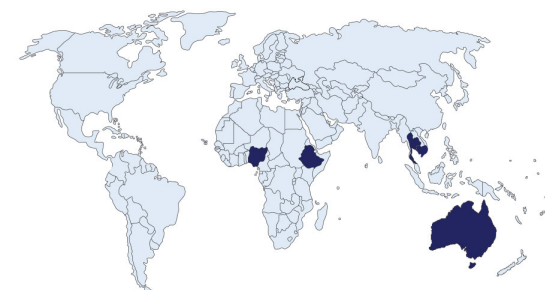

Image approximate only

**ORIGIN | Basaltic Deposit**

**IDENTIFICATION**

<b>Object</b>	One Loose Gemstone
<b>Species</b>	Natural Corundum
<b>Variety</b>	Fancy Sapphire

**DETAILS**

<b>Weight</b>	0.59 carat
<b>Shape</b>	Oval
<b>Dimensions</b>	6.06 X 3.98 X 2.69mm
<b>Cut</b>	Brilliant / Step Cut
<b>Color</b>	Greenish Yellow
<b>Treatment</b>	No Indications of Heating